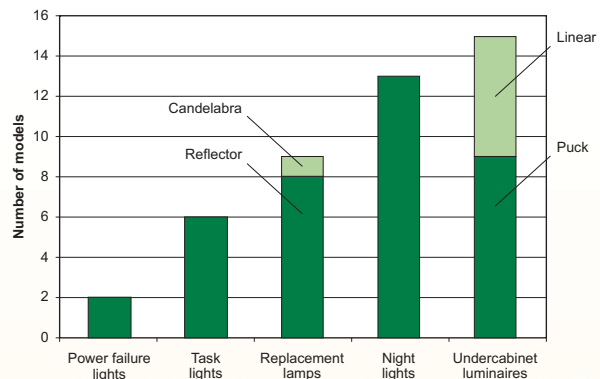

Lighting Answers: LED Lighting Products for Consumers, produced by the National Lighting Product Information Program (NLPIP), provides information about general illumination LED products currently found on retail shelves such as power failure lights, task lights, replacement lamps, night lights, and undercabinet luminaires.