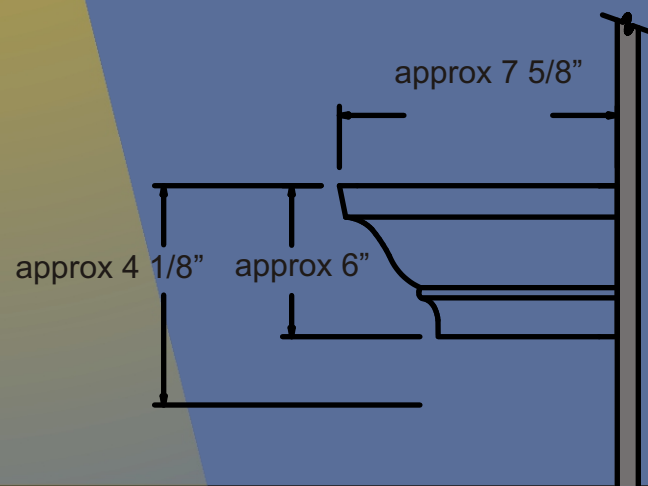

## **guest bathroom**

- Valance fixture above vanity conceals linear fluorescent and diffuses light to make grooming more comfortable

## **fixtures**

- 25 watt T8 linear fluorescent fixture provided by **Decotex**

Lighting  
Research Center

 Rensselaer

project sponsor:  
US EPA and ENERGY STAR