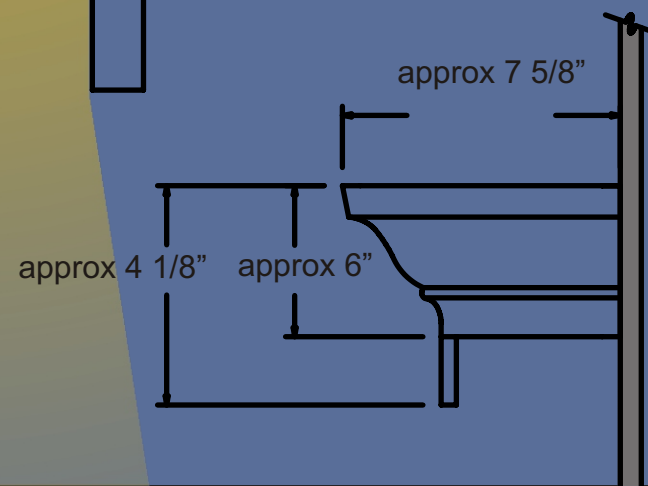

Can energy efficient-lighting create a

Mood?

master bedroom

- Entire wall becomes a light source
- Valance conceals linear fluorescent fixtures
- Creates soft wash of light across diffuse surface
- Dimming feature saves energy
- Allows you to adjust the mood of your room

fixtures

- 32 watt T8 fluorescent strip lights by **Bartco**, Electronic Dimming Ballasts by **Lutron** dim to within 5% of full light output

Lighting
Research Center

Rensselaer

project sponsor:
US EPA and ENERGY STAR