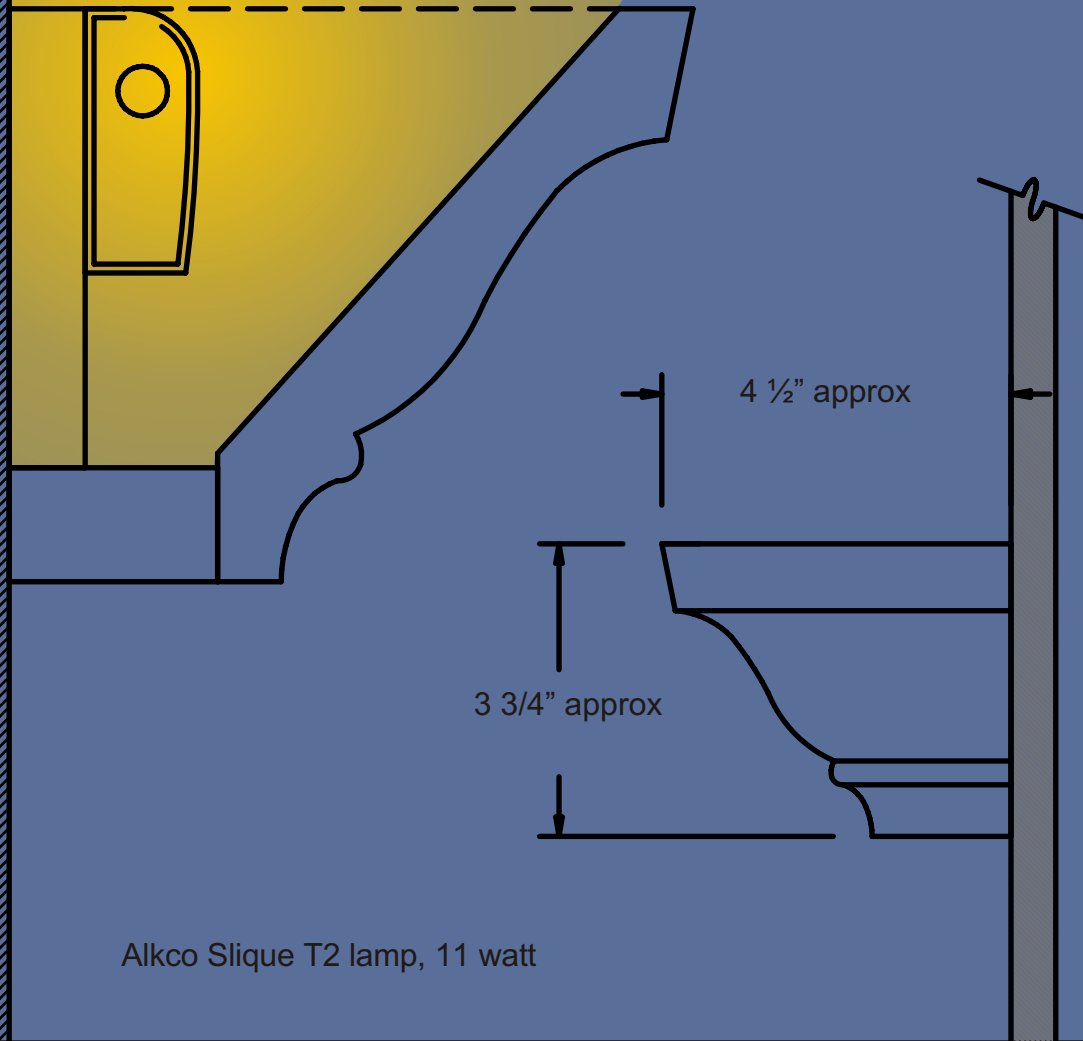

It's all in the architectural details

Alkco Slique T2 lamp, 11 watt

Can energy-efficient lighting add