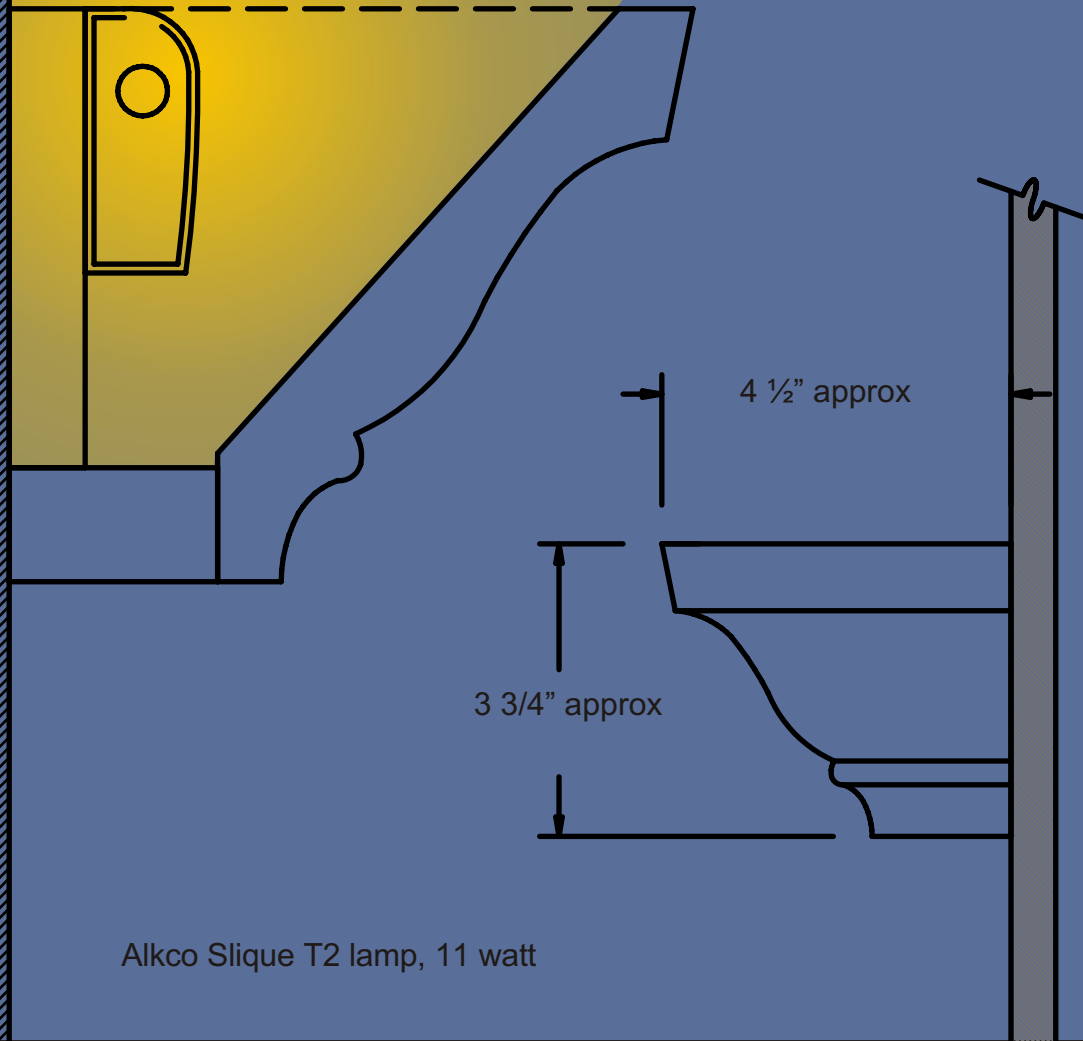

It's all in the architectural details

Alkco Slique T2 lamp, 11 watt

Can energy-efficient lighting create

Ambience?

dining room

- Light emanating from cove creates a sense of mystery
- Miniature fluorescent fixtures cast a warm glow upwards, have a rated life of 10,000 hours and save hundreds dollars in energy bills